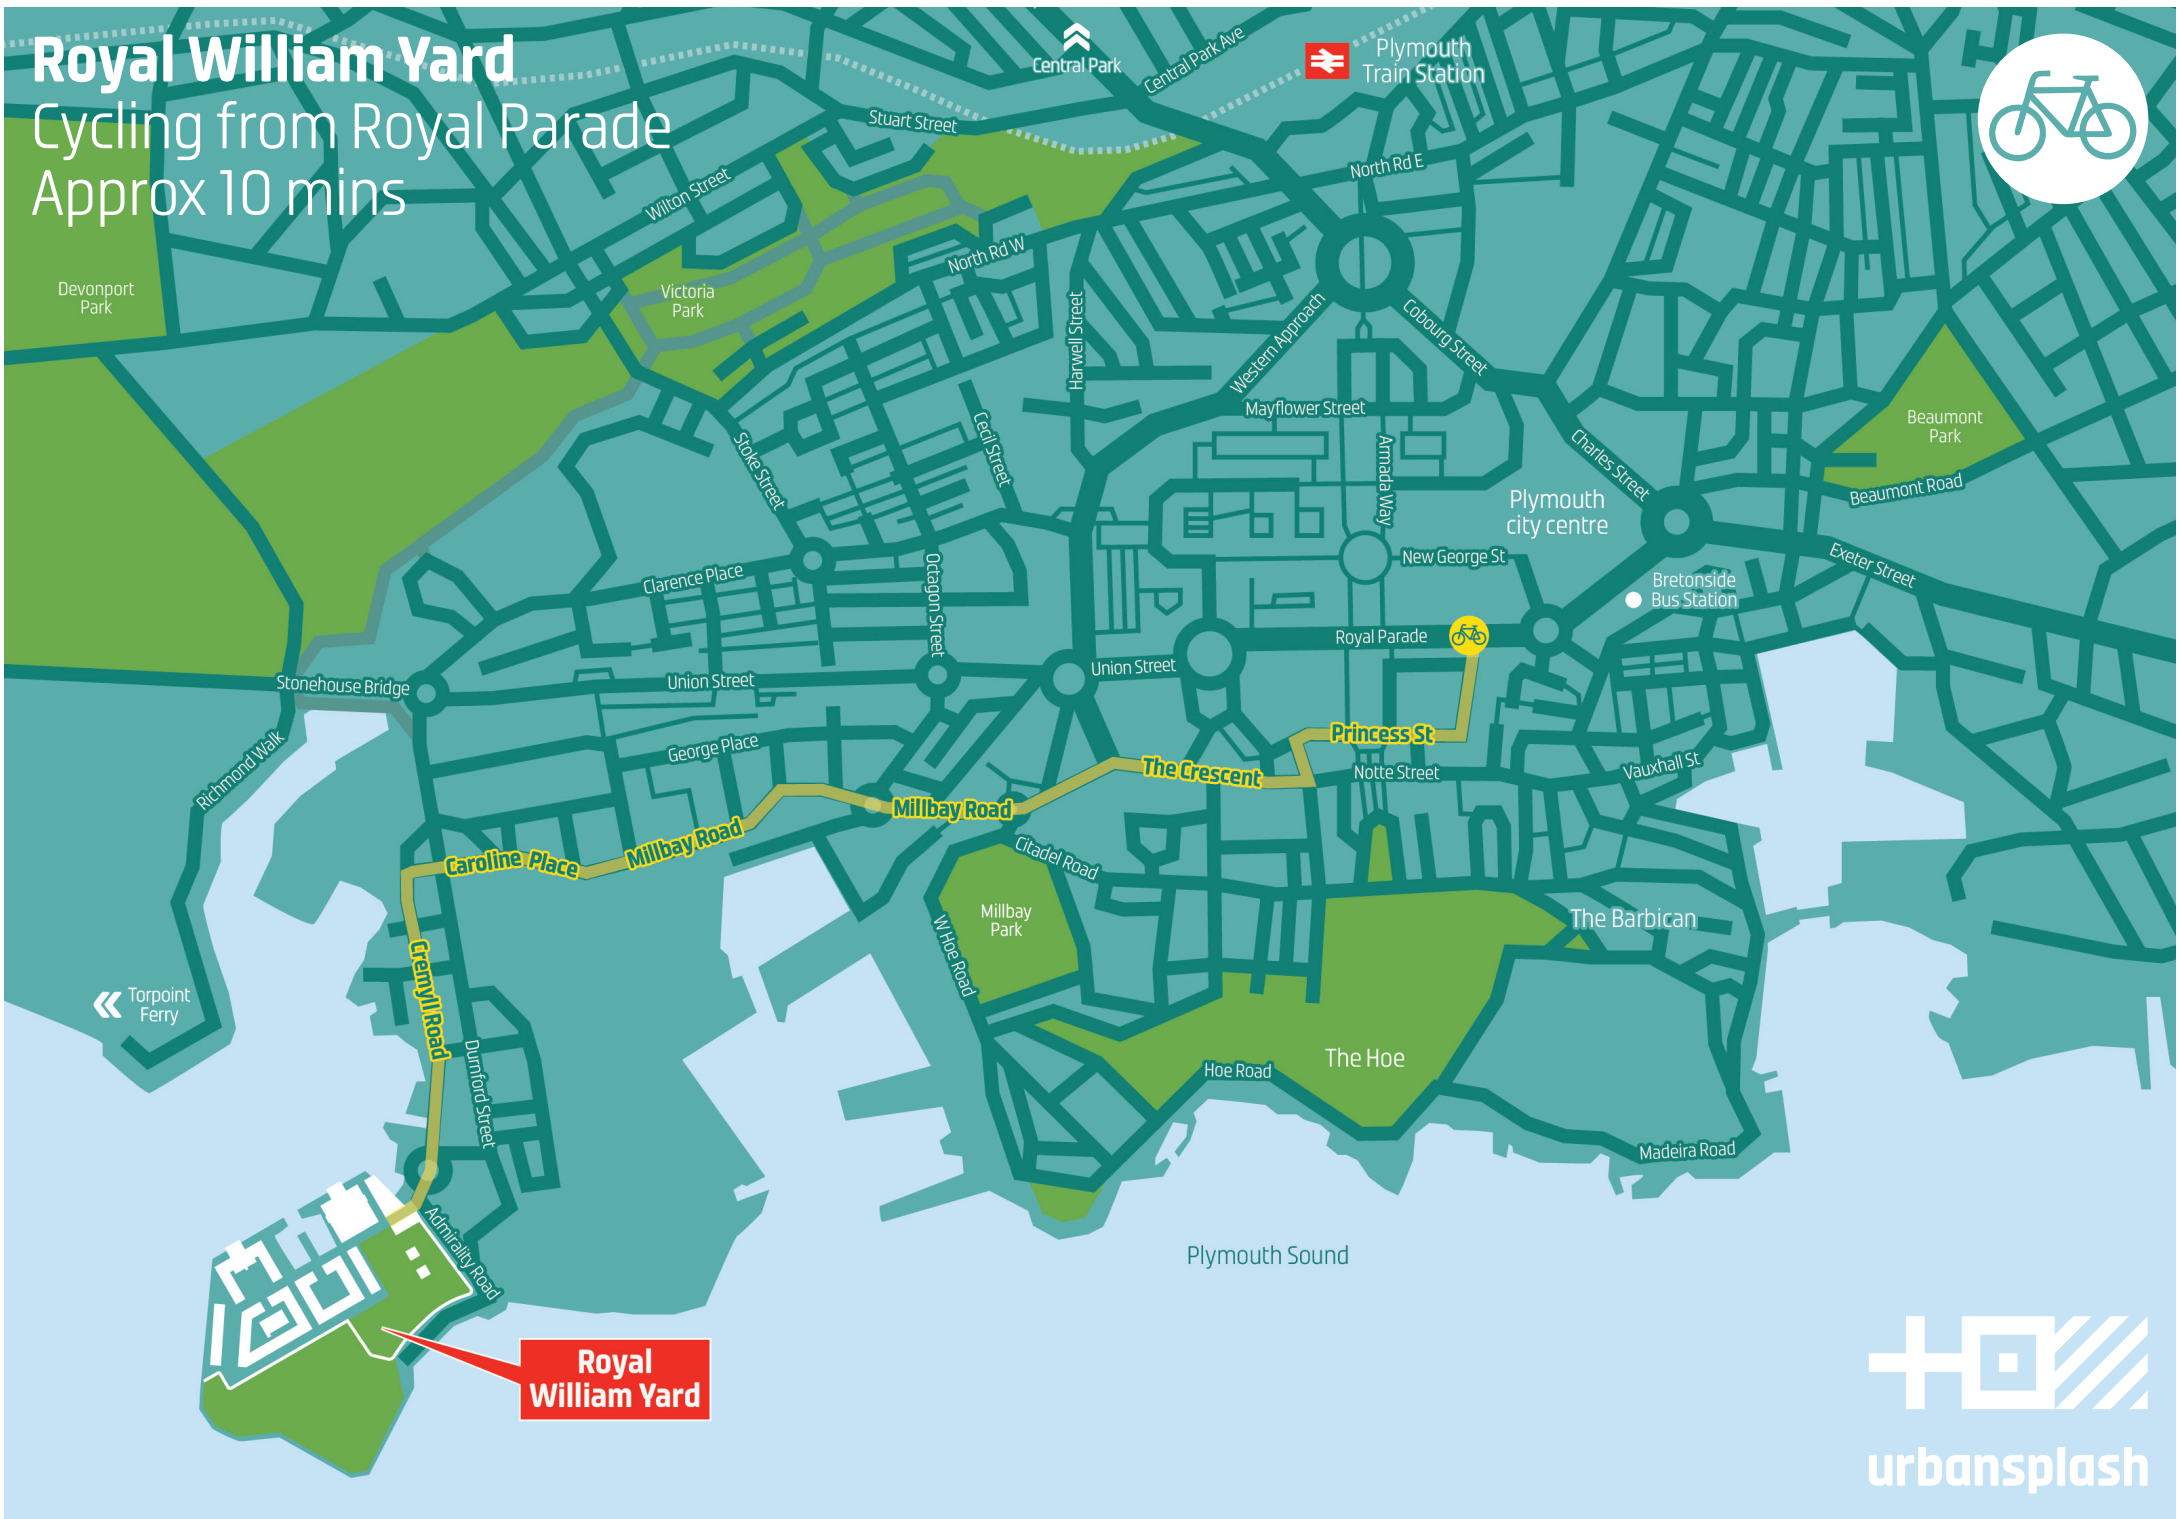

Getting to Royal William Yard Cycling

Royal William Yard Cycle parking

Royal William Yard

Cycling from Royal Parade
Approx 10 mins

Royal William Yard

Royal William Yard

Cycling from train station
Approx 12 mins

Reduced traffic cycle route

urbansplash

Royal William Yard

Cycling from Mayflower Steps
Approx 15 mins

Getting to Royal William Yard Waterbus

Royal William Yard

Waterbus hub

Royal William Yard

Waterbus from Mayflower Steps

Approx 10 mins

Cremyll Ferry
Waterbus
5-8 mins walk

Royal Parade
Waterbus
8-10 mins walk

Royal William Yard

Waterbus
Seasonal service
See website for details

Getting to Royal William Yard Walking

Royal William Yard

Walking from Royal Parade

25-30 mins

South West Coast Path

Royal William Yard

urbansplash

Royal William Yard

Walking from train station
30-35 mins