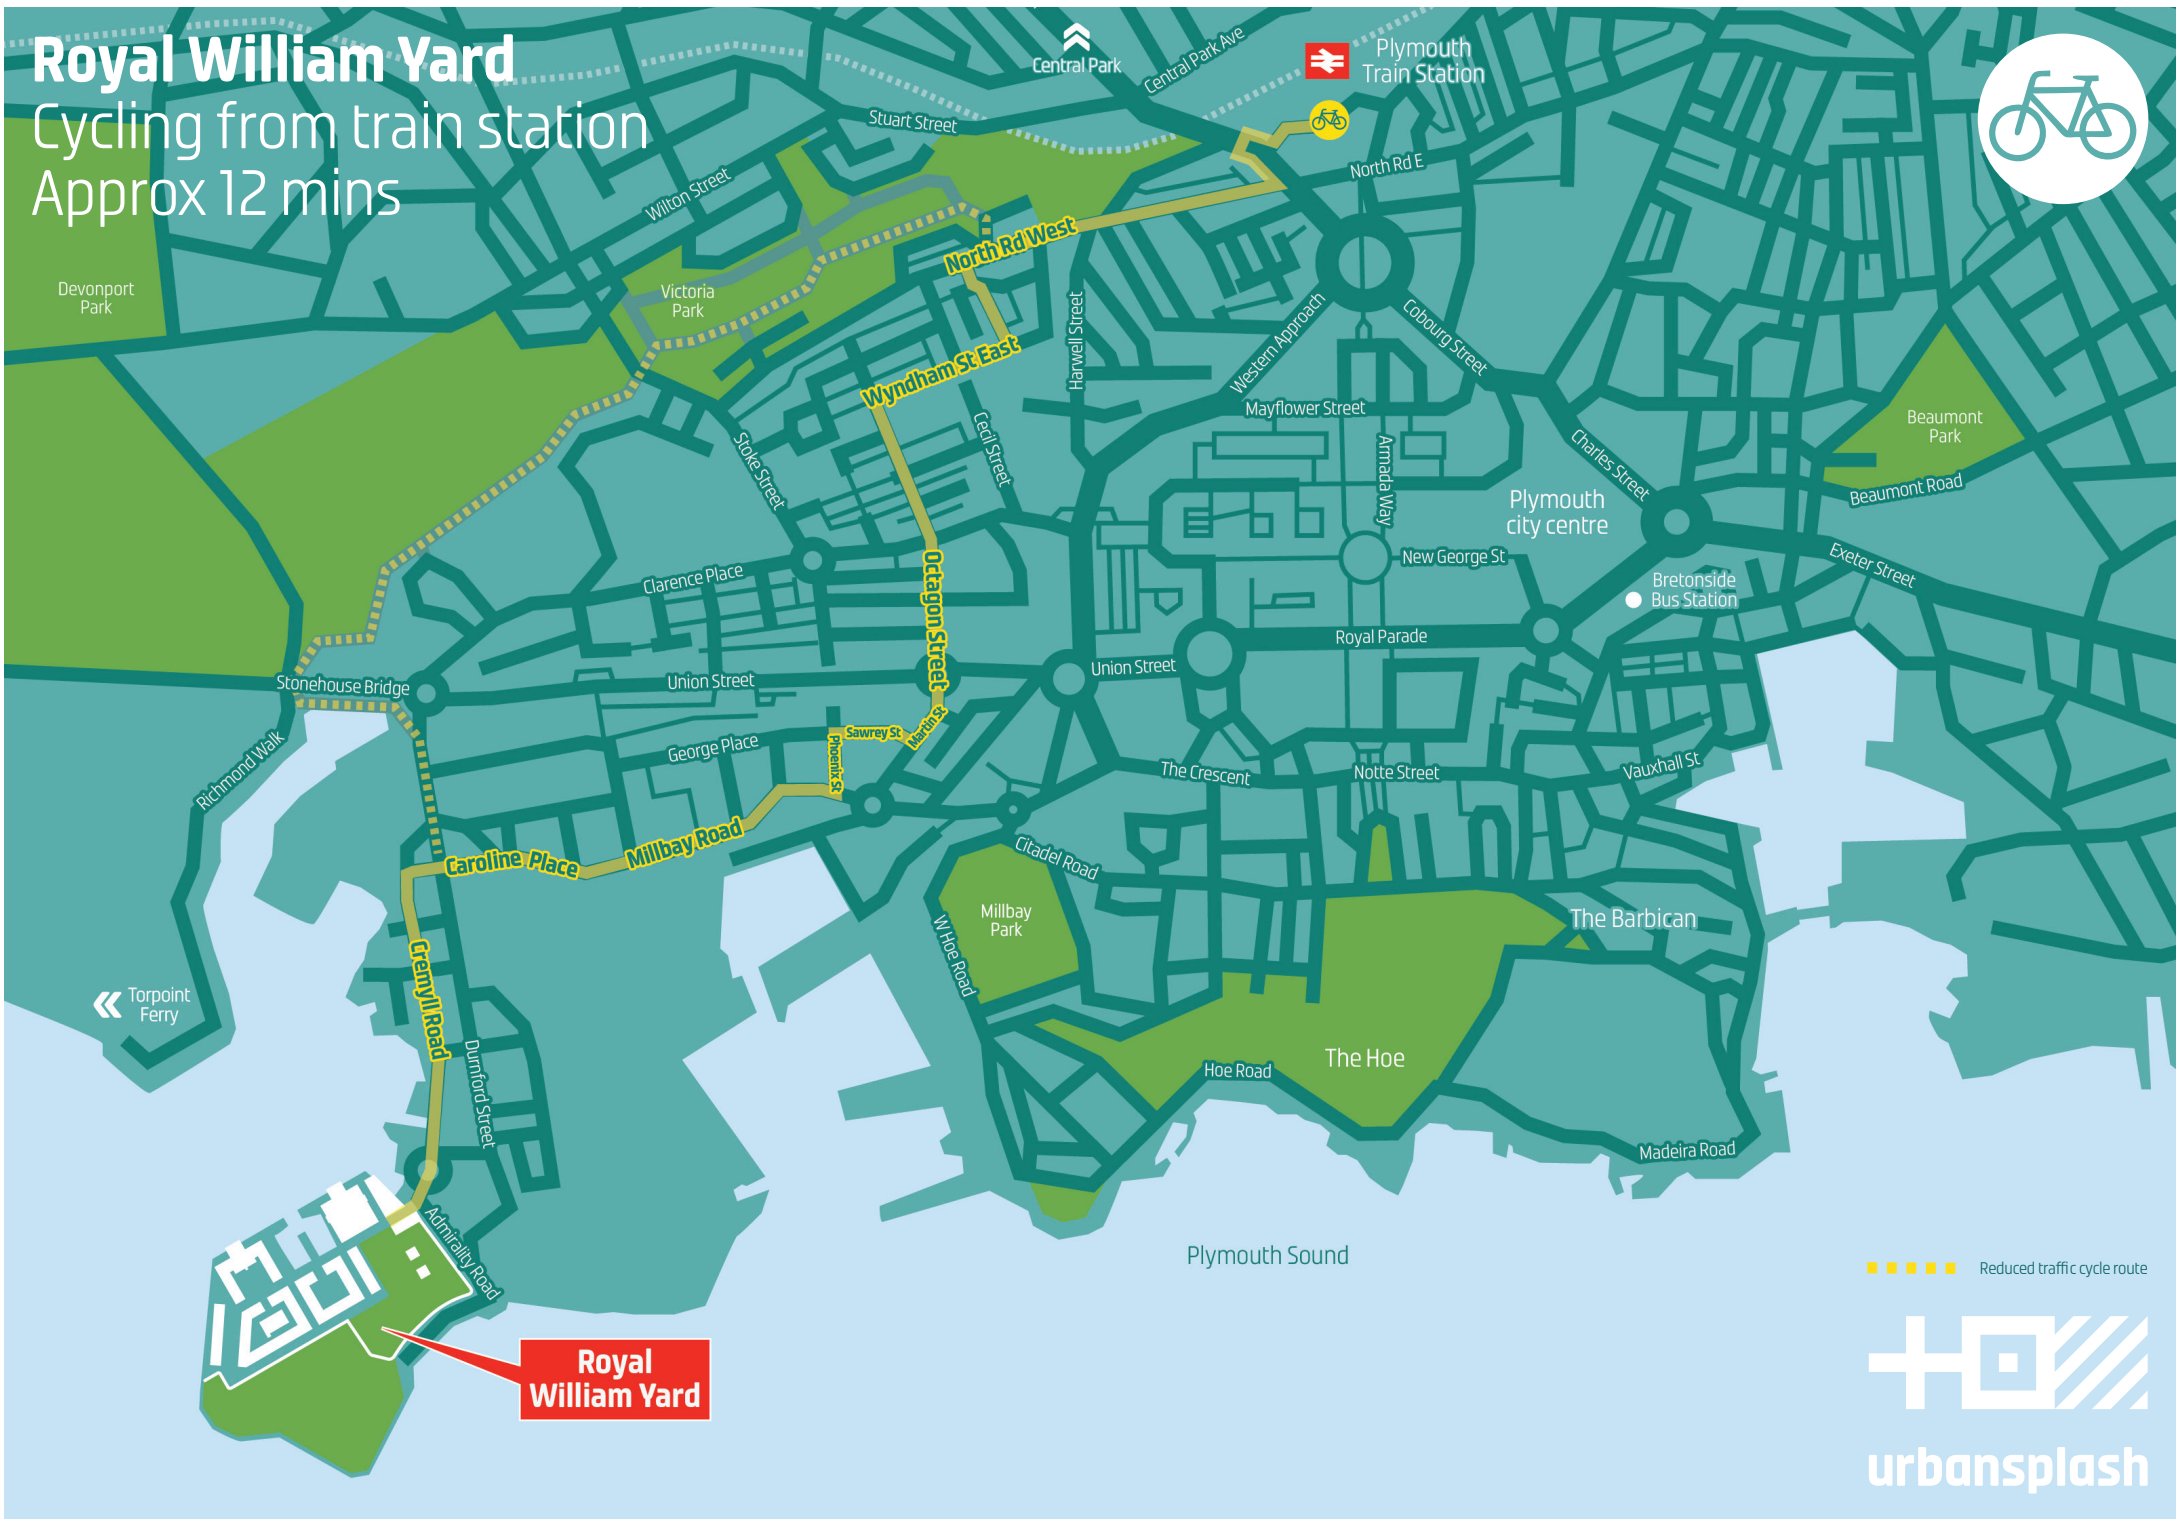

Getting to Royal William Yard Cycling

Royal William Yard Cycle parking

Royal William Yard

Cycling from Royal Parade
Approx 10 mins

Royal William Yard

Royal William Yard

Cycling from train station
Approx 12 mins

Reduced traffic cycle route

urbansplash

Royal William Yard

Cycling from Mayflower Steps
Approx 15 mins

Getting to Royal William Yard Waterbus

Royal William Yard

Waterbus hub

Royal William Yard

Waterbus from Mayflower Steps

Approx 10 mins

Cremyll Ferry
Waterbus
5-8 mins walk

Royal Parade
Waterbus
8-10 mins walk

Royal William Yard

Waterbus
Seasonal service
See website for details

Getting to Royal William Yard Walking

Royal William Yard

Walking from Royal Parade

25-30 mins

South West Coast Path

Royal William Yard

urbansplash

Royal William Yard

Walking from train station
30-35 mins