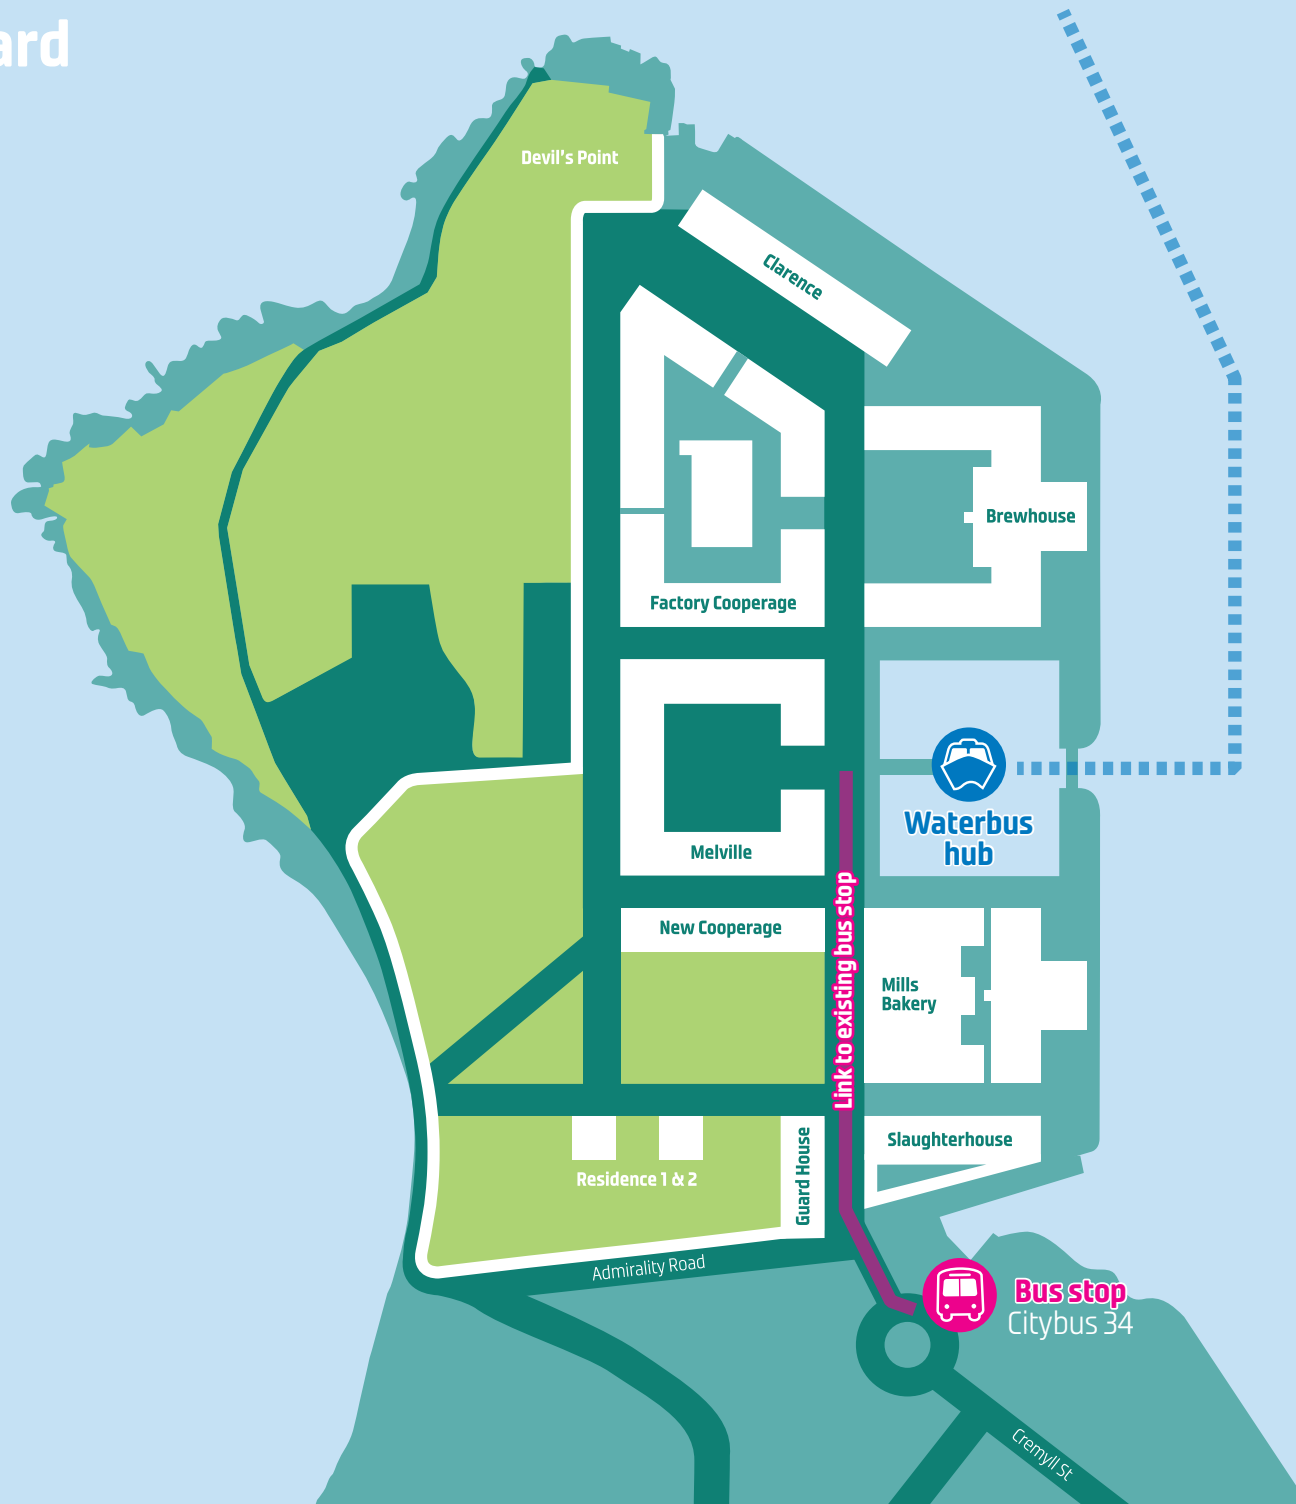

Getting to Royal William Yard Cycling

Royal William Yard Cycle parking

Royal William Yard

Cycling from Royal Parade
Approx 10 mins

Royal William Yard

Royal William Yard

Cycling from train station
Approx 12 mins

Reduced traffic cycle route

urbansplash

Royal William Yard

Cycling from Mayflower Steps
Approx 15 mins

Getting to Royal William Yard Waterbus

Royal William Yard

Waterbus hub

Royal William Yard

Waterbus from Mayflower Steps

Approx 10 mins

Cremyll Ferry
Waterbus
5-8 mins walk

Royal Parade
Waterbus
8-10 mins walk

Royal William Yard

Waterbus
Seasonal service
See website for details

Getting to Royal William Yard Walking

Royal William Yard

Walking from Royal Parade

25-30 mins

South West Coast Path

Royal William Yard

urbansplash

Royal William Yard

Walking from train station
30-35 mins