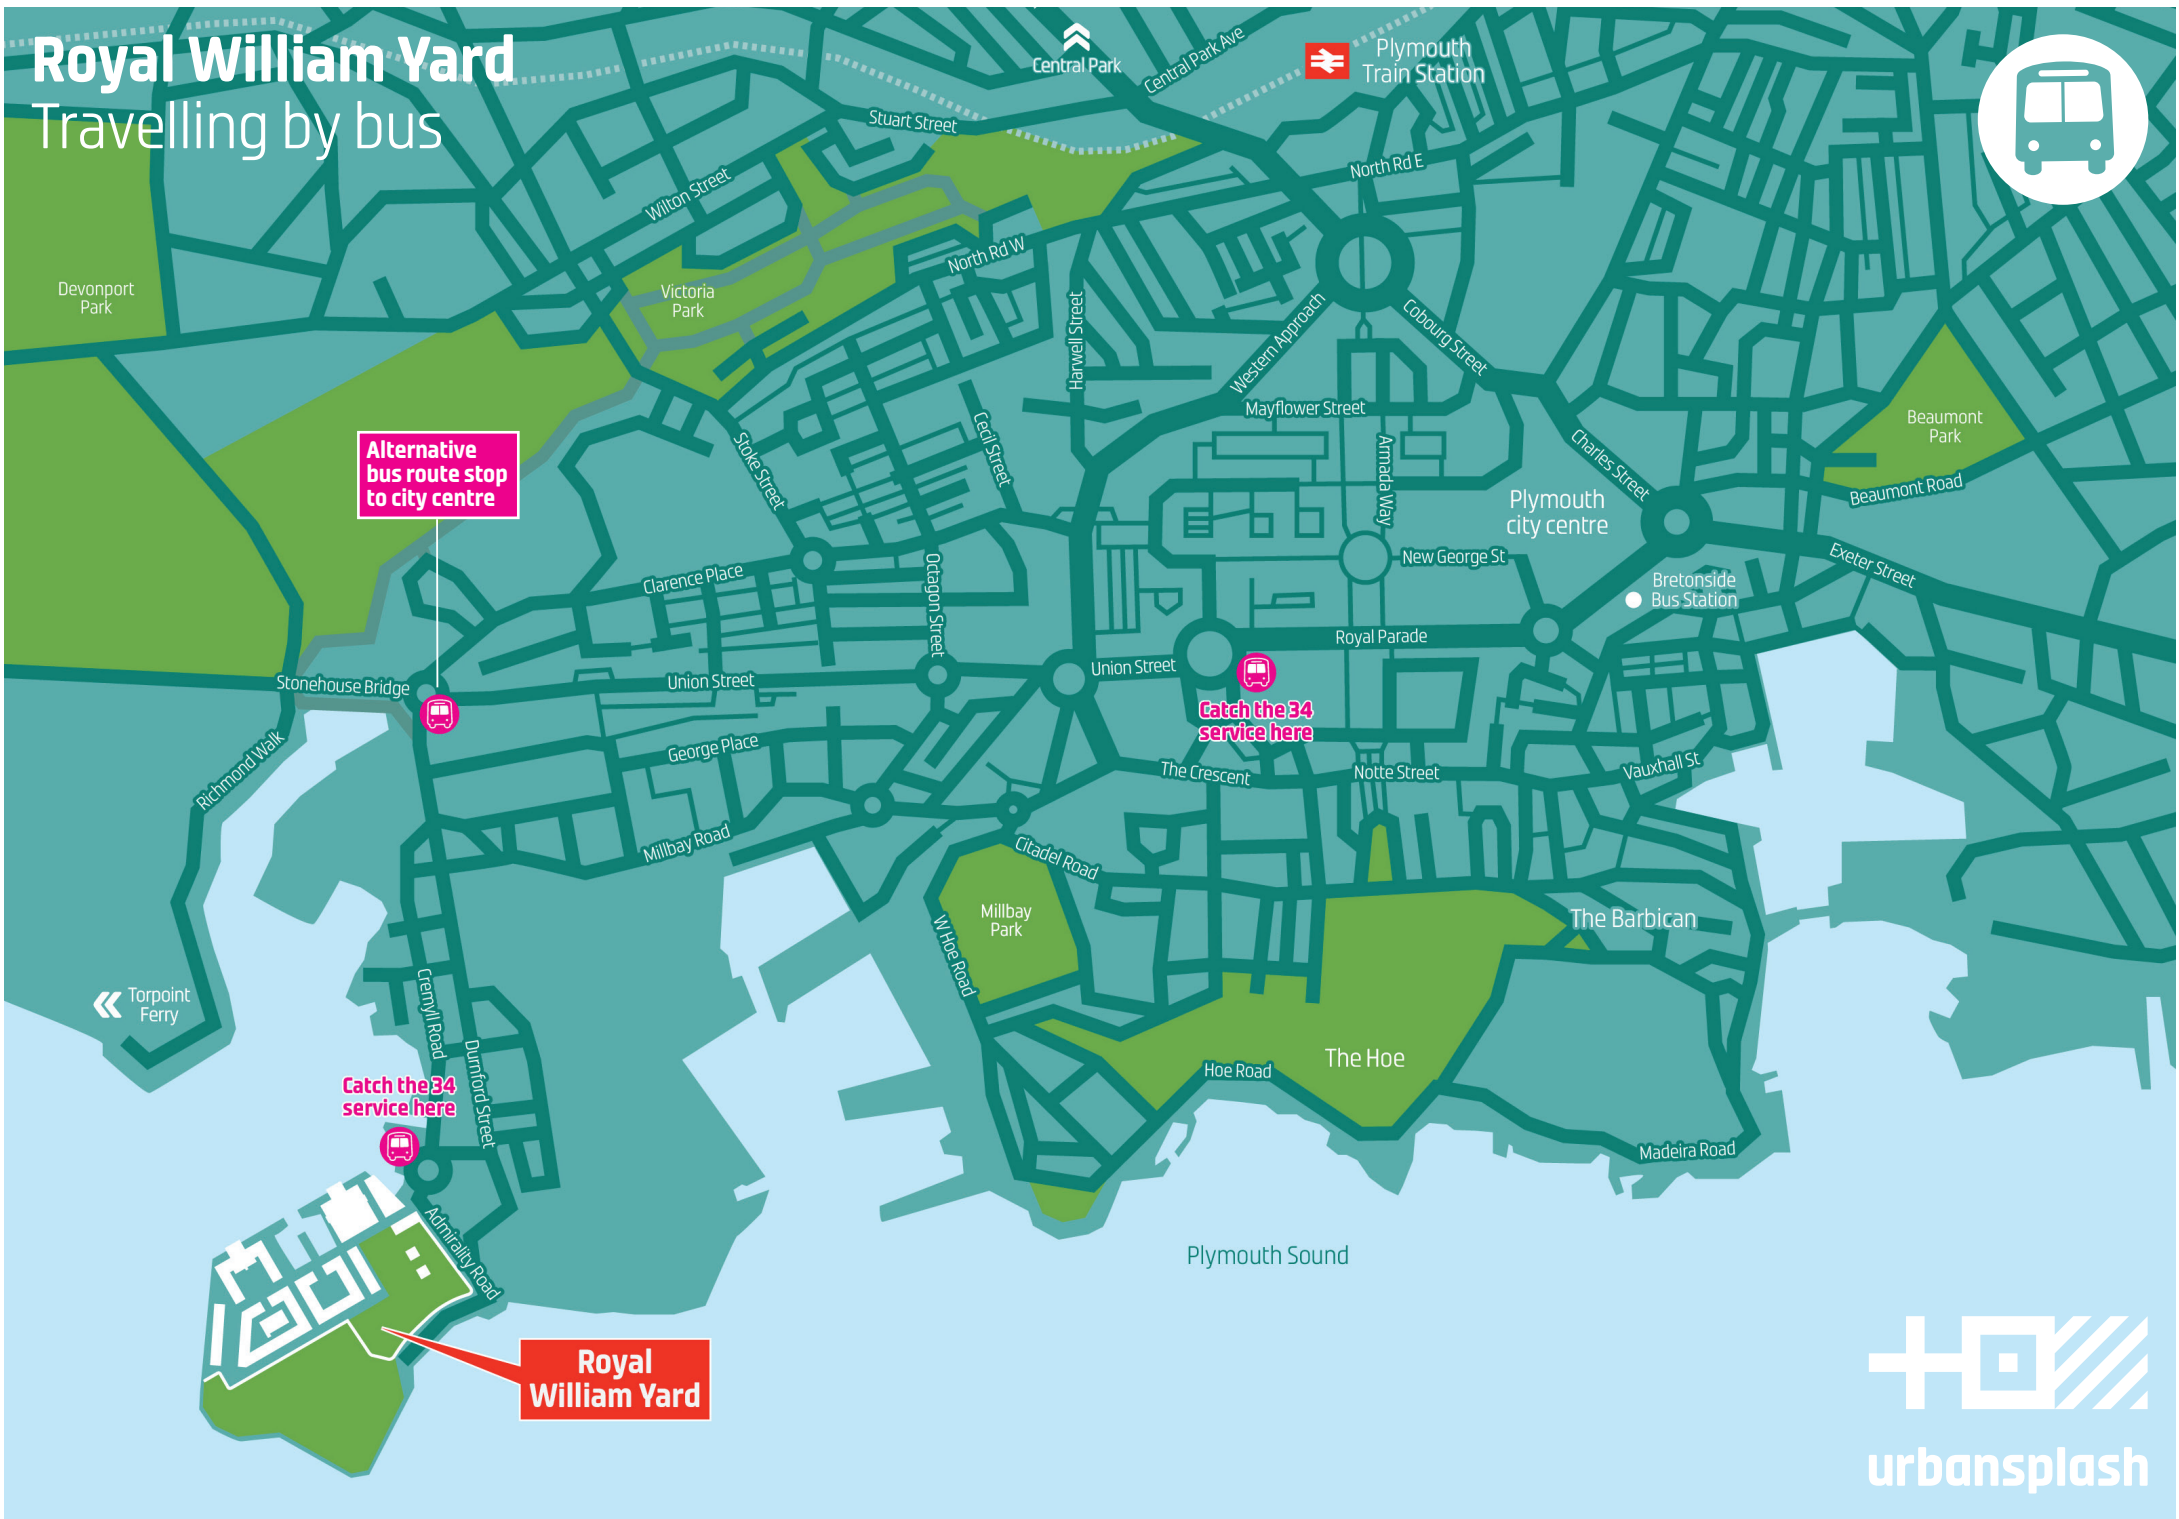

Waterbus from Mayflower Steps

Approx 10 mins

Cremyll Ferry
Waterbus
5-8 mins walk

Royal Parade
Waterbus
8-10 mins walk

Royal William Yard

Waterbus
Seasonal service
See website for details

Getting to Royal William Yard Walking

Royal William Yard

Walking from Royal Parade

25-30 mins

South West Coast Path

Royal William Yard

urbansplash

Royal William Yard

Walking from train station
30-35 mins

Royal William Yard

Getting to Royal William Yard Bus

Royal William Yard

Travelling by bus

Citybus service 34
runs between The Yard
& Plymouth city centre

Royal William Yard

Travelling by bus

Royal William Yard

For information about visiting The Yard by bus, visit www.plymouthbus.co.uk/34

The latest bus timetables can also be found at www.plymouth.gov.uk/buses

A seasonal waterbus operates between Royal William Yard and the Barbican Mayflower Steps, near Plymouth city centre.
Mooring are also available. More information can be found at www.royalwilliamyardharbour.co.uk/ferry.php