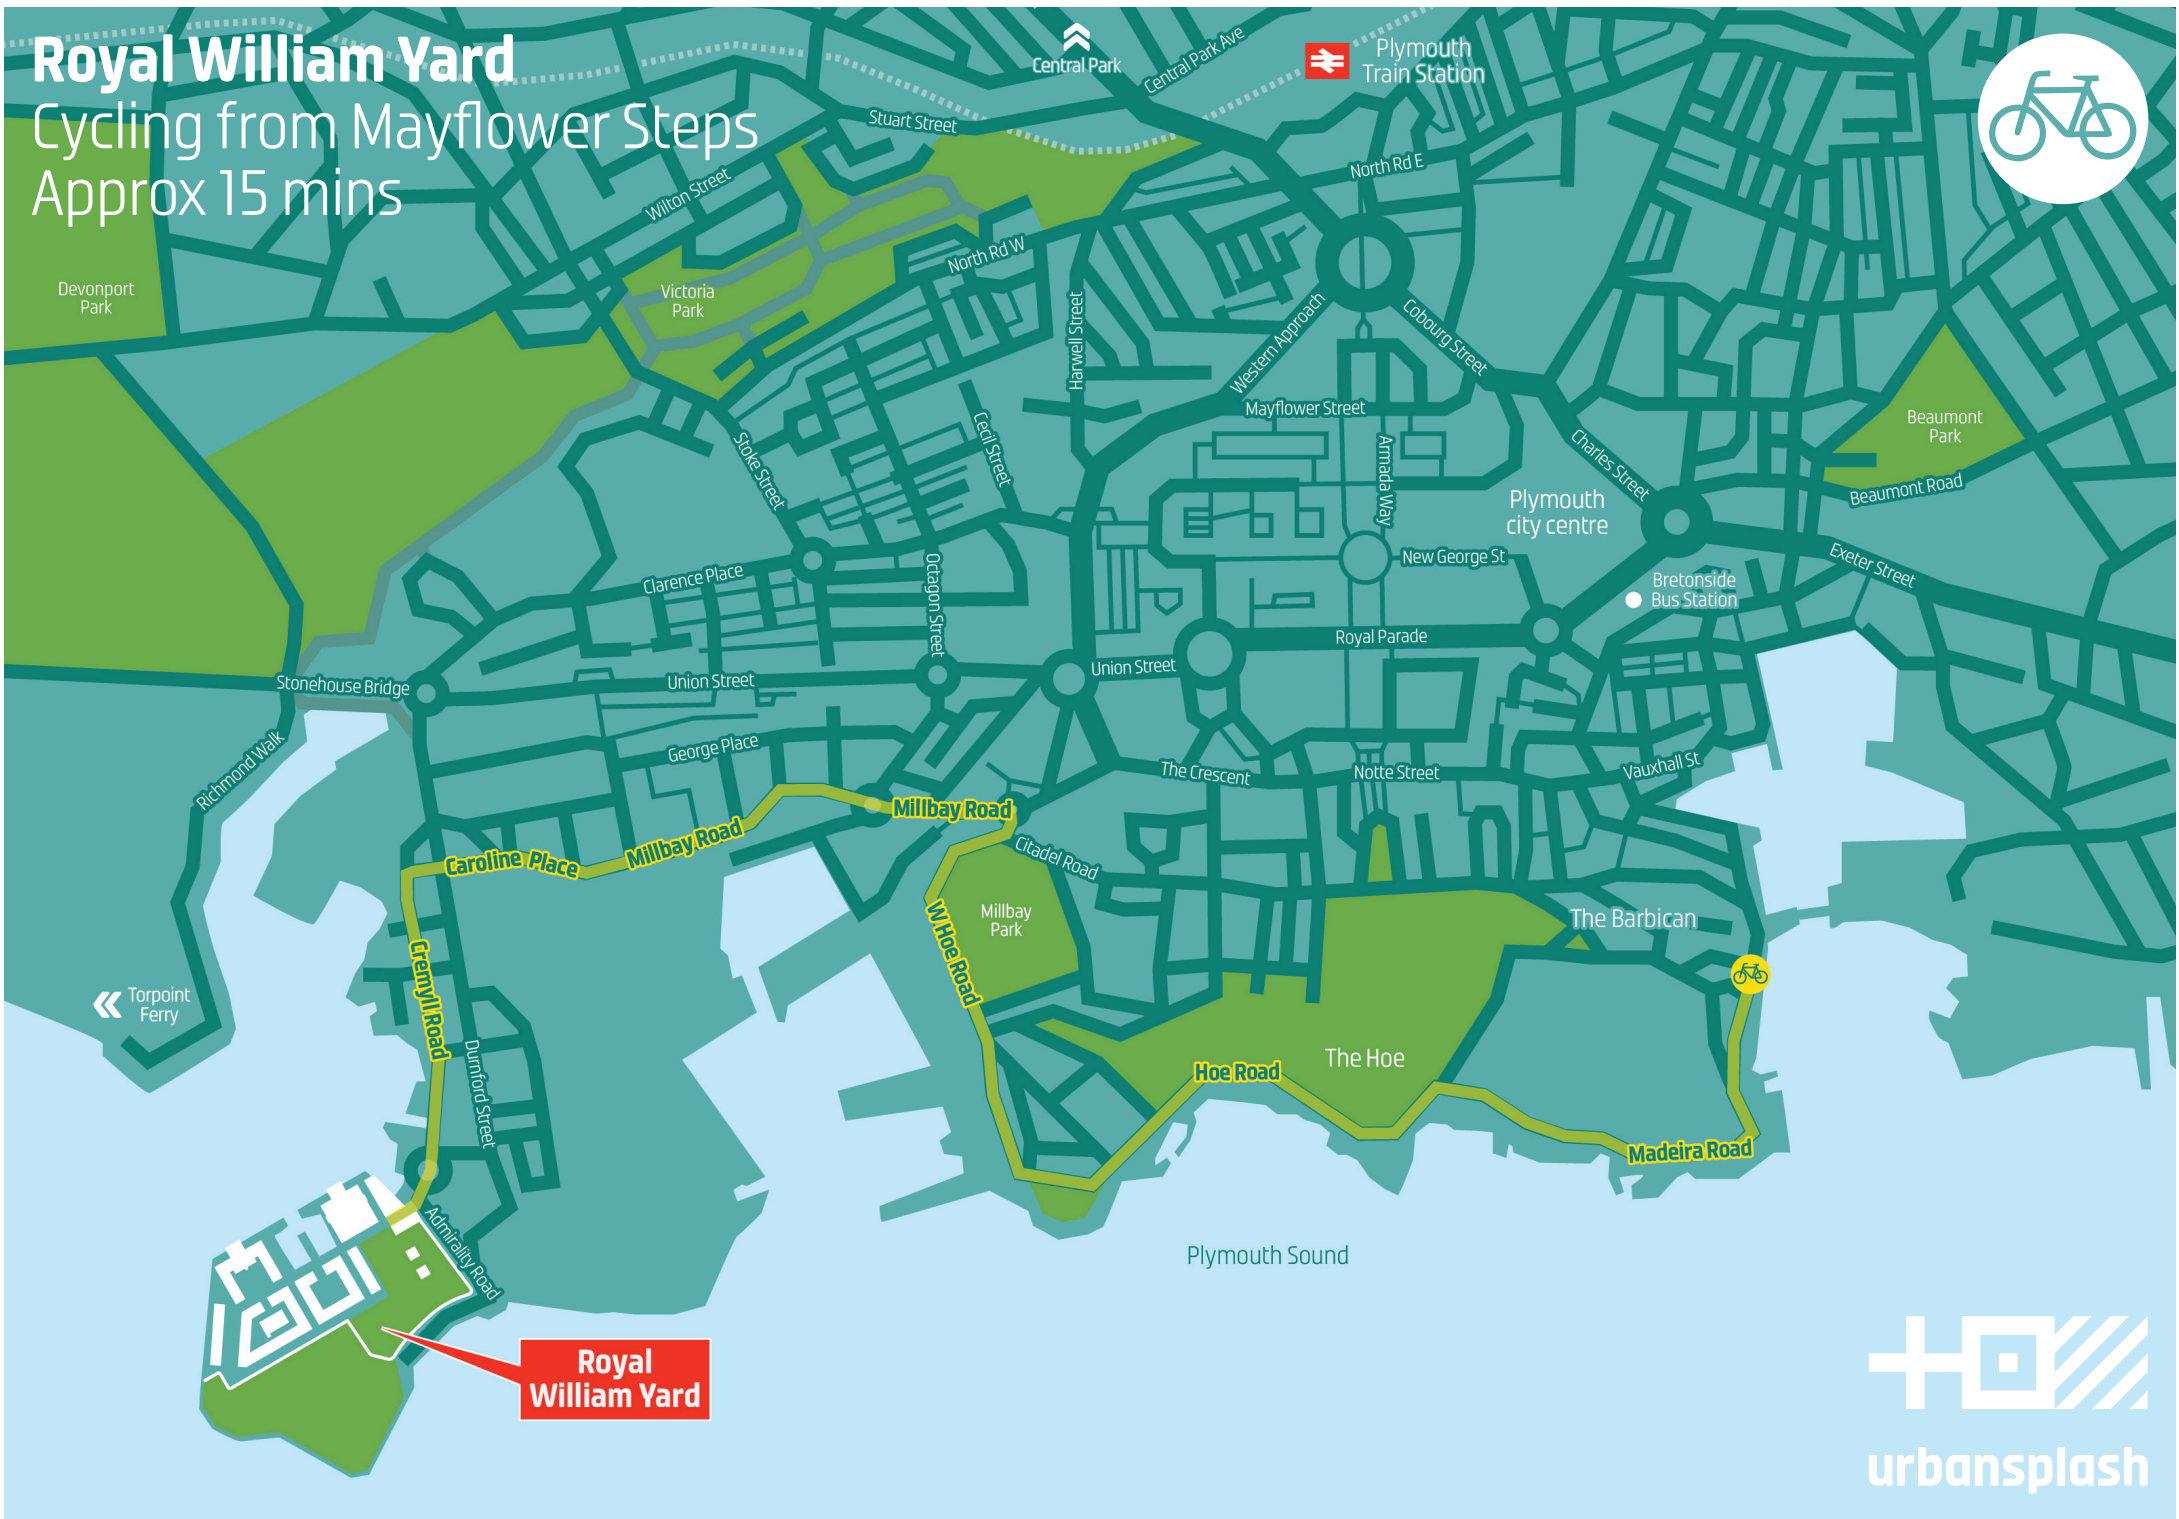

Getting to Royal William Yard Cycling

Royal William Yard Cycle parking

Royal William Yard

Cycling from Royal Parade
Approx 10 mins

Royal William Yard

Royal William Yard

Cycling from train station
Approx 12 mins

Reduced traffic cycle route

urbansplash

Royal William Yard

Cycling from Mayflower Steps
Approx 15 mins

Getting to Royal William Yard Waterbus

Royal William Yard

Waterbus hub

Royal William Yard

Waterbus from Mayflower Steps

Approx 10 mins

Cremyll Ferry
Waterbus
5-8 mins walk

Royal Parade
Waterbus
8-10 mins walk

Royal William Yard

Waterbus
Seasonal service
See website for details

Getting to Royal William Yard Walking

Royal William Yard

Walking from Royal Parade

25-30 mins

South West Coast Path

Royal William Yard

urbansplash

Royal William Yard

Walking from train station
30-35 mins