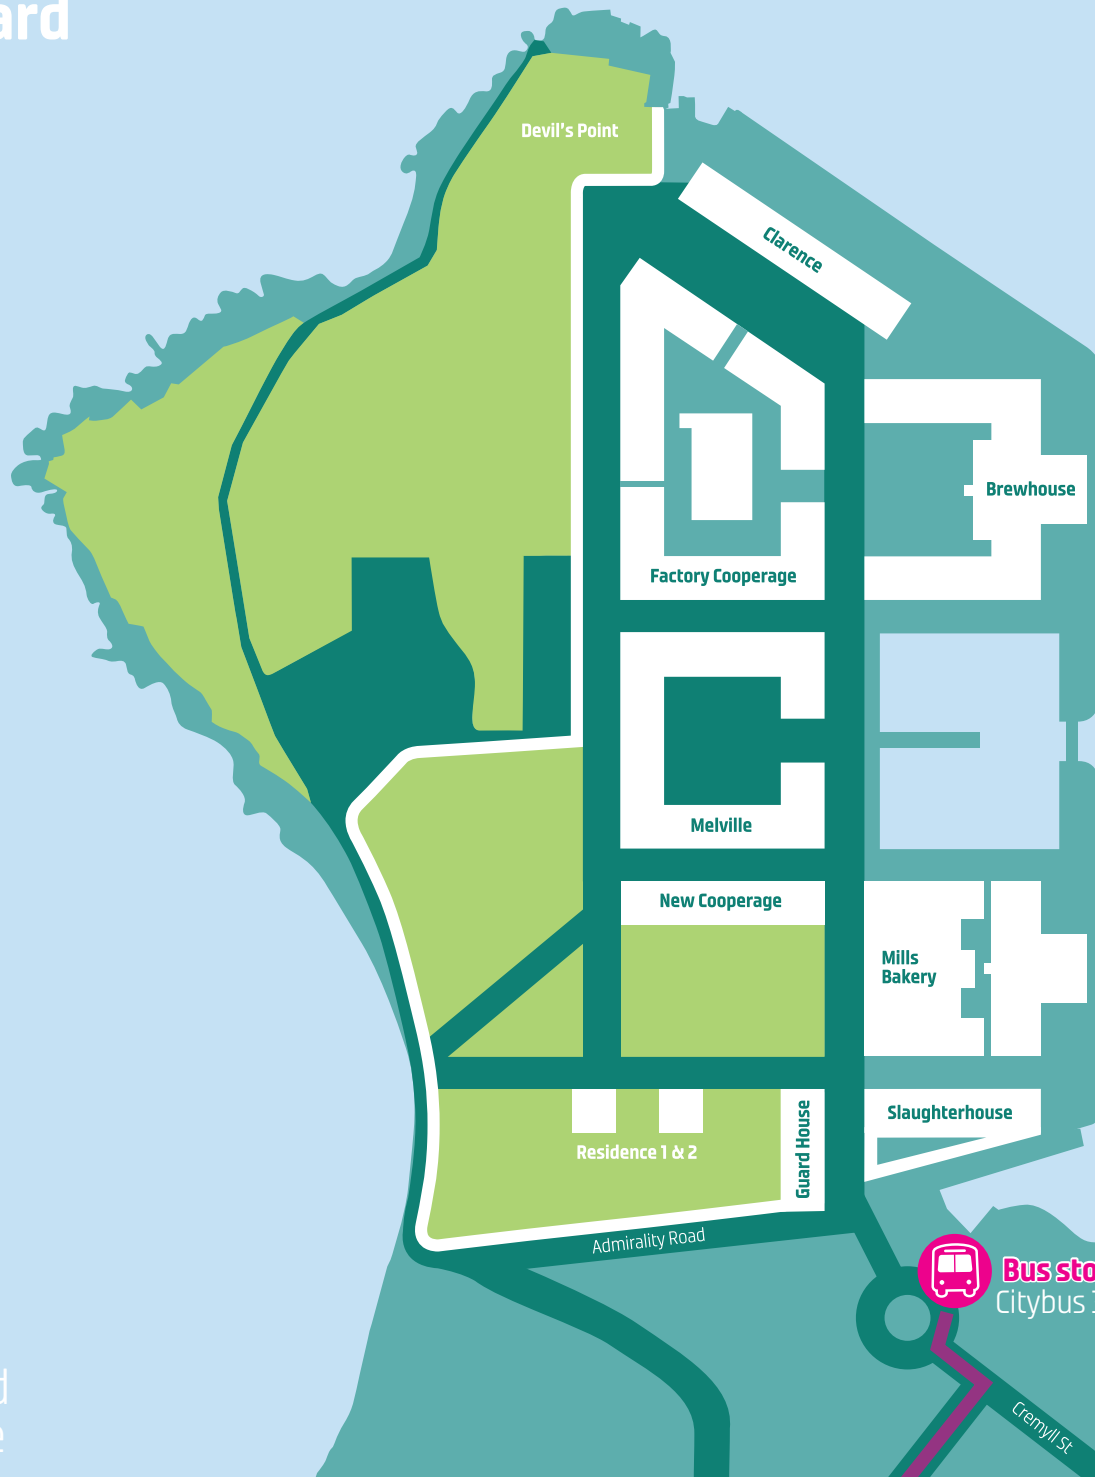

Royal William Yard

Travelling by bus

Citybus service 34
runs between The Yard
& Plymouth city centre